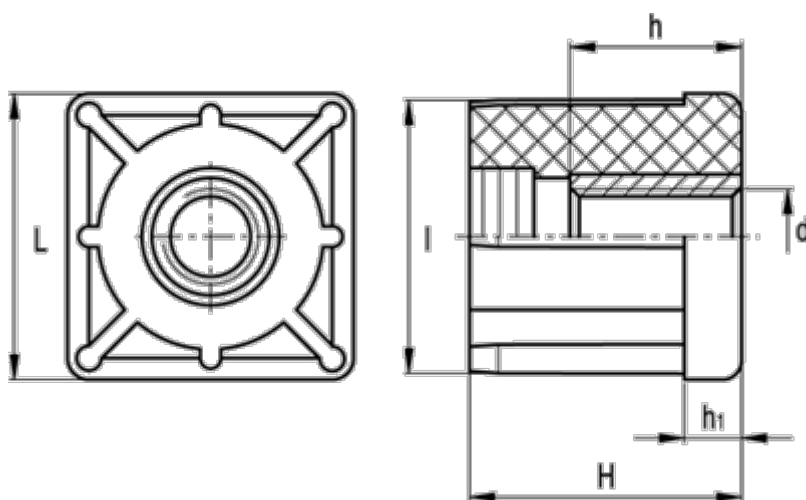

Data Sheet

Article number: 2310320096
Description: E+G Square end-cap
NDX.Q-40x2-M20

Measures

d	= M20	Tube wall thickness = 2.0
h	= 20	Weight (g) = 48
H	= 38	
h1	= 8	
Internal tube size	= 36.0	
l	= 36.0	
L	= 40	
Outer tube size	= 40	